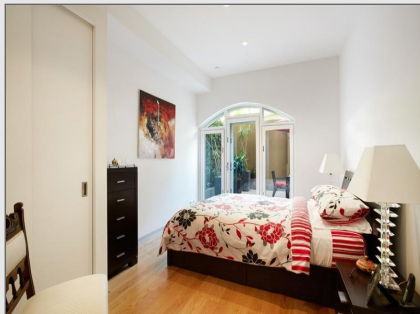

221 Queen Street, Melbourne VIC 3000

apartment  2  1  1

\$1,000,000

Prince Cascading

 1234-5678

Additional Information

Land Size	1171m2
House Size	-
Map Ref.	-
Energy Rating	-
Council Rates	-
Water Rates	-

WARM BEAUTIFUL APARTMENT