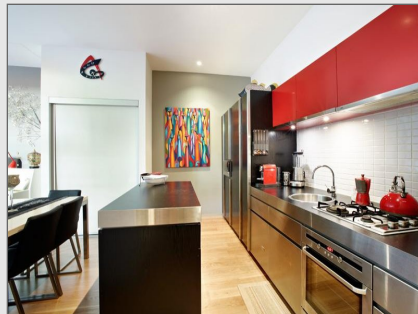

221 Queen Street, Melbourne VIC 3000

apartment  2  1  1

\$1,000,000

Prince Cascading

 1234-5678

Additional Information

Land Size	1171m2
House Size	-
Map Ref.	-
Energy Rating	-
Council Rates	-
Water Rates	-

WARM BEAUTIFUL APARTMENT